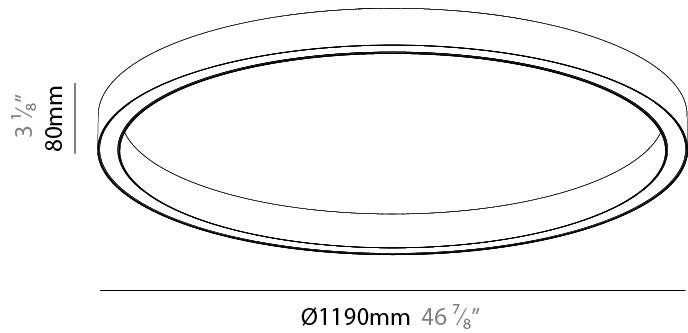

PROJECT
TYPE
SPECIFIER
QUANTITY
DATE

1. To build a product code in our configurator select the specify button on the base model # product page
2. To build a manual product code on this datasheet choose from the options listed below in blue font and add the suffix to the base model #

GENERAL

Series: Glorious
Subseries: Glorious 45
Partner: Prolicht
Division: Architectural
Installation: Surface
Product Type: Ceiling Surface
Mounting Location: Ceiling
Light Distribution: Direct

PHYSICAL

Shape: Round
Diameter (mm): 1190
Diameter (in): 46 7/8
Height (mm): 76
Height (in): 3
Weight (kg): 4
Diffuser: [PMMA - Opal / Microprism / Clear Microprism](#)
Fixture Finish: [SSR / BKV / CWI / CRY / HAB / UFT / ITA / RUA / FTG / MYG / LOD / PUS / FRO / FUP / KIA / POP / BLS / SPG / MEY / GOH / CHC / COM / ABZ / JAG / OBR / MOS / ROR](#)
Fixture Material: [PMMA / Aluminum](#)

ELECTRICAL

Lamp Type: LED
Input Wattage (W): 65.3
Total Output Wattage (W): 59.4
Dimming: [Non-dimming / DALI Dimming / MATTER Dimming](#)
Driver Included: Yes
Driver Location: Integrated
Driver Type: Constant Current - Universal
Driver Class: Class 2
Input Voltage (V): 120 - 277

LED

Color Temperature (°K): 2700-6500 Tunable White
Max. Delivered Lumen (lm): Max 7663
Nominal Lumen (lm): Max 10781
CRI: >90 CRI
Lamp Life (hrs): 50000

OPTICAL

Adjustability: Fixed

RATINGS AND CERTIFICATIONS

Certified By: Certified for North American Standards
IP rating: IP40