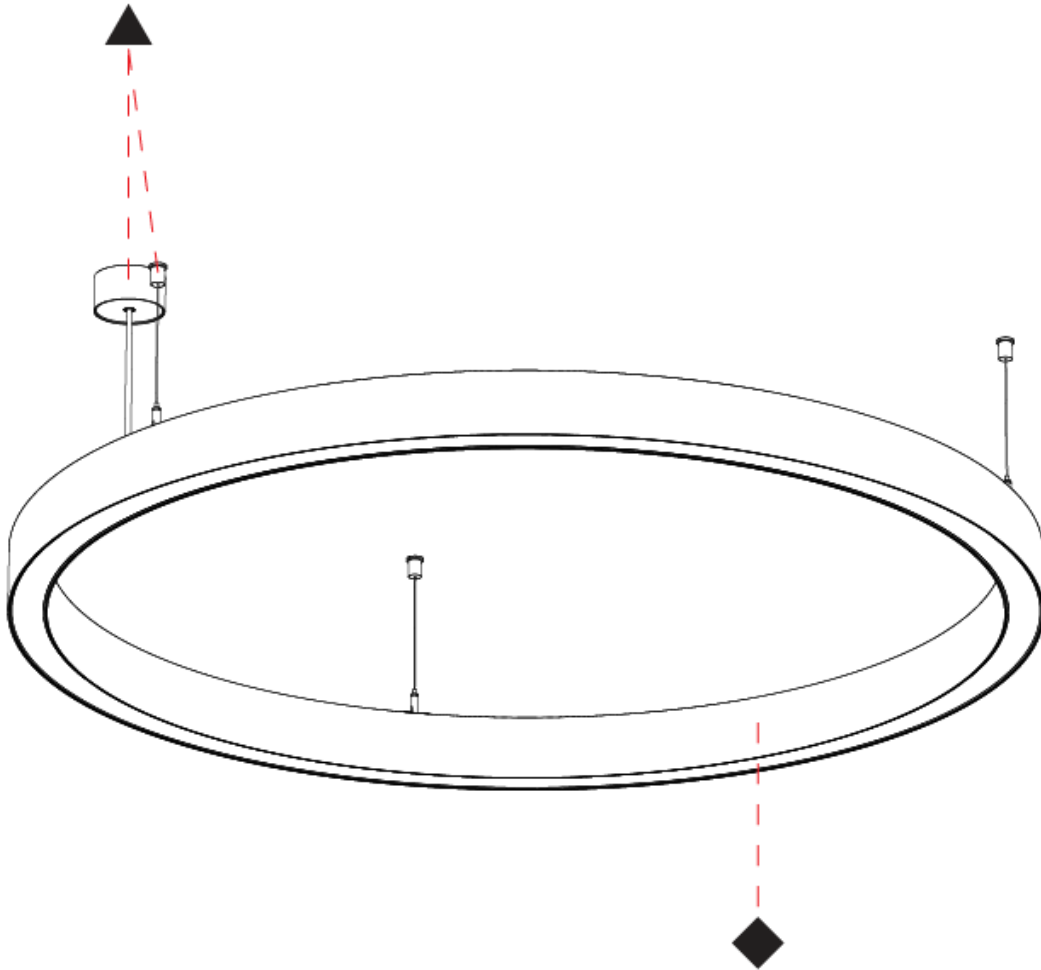

GLORIOUS 45 SUSPENSION

A3001090-

PROJECT	_____
TYPE	_____
SPECIFIER	_____
QUANTITY	_____
DATE	_____

A