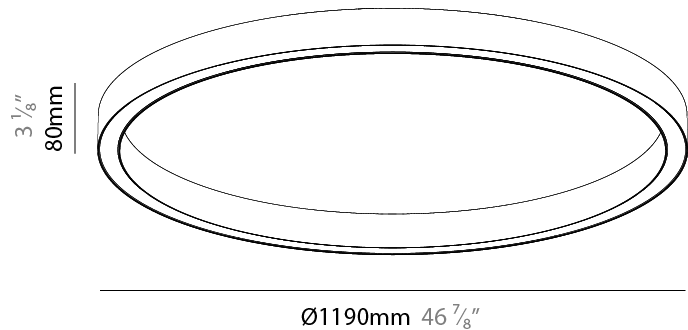

1. To build a product code in our configurator select the specify button on the base model # product page
2. To build a manual product code on this datasheet choose from the options listed below in blue font and add the suffix to the base model #

GENERAL

Series: Glorious
Subseries: Glorious 45
Partner: Prolicht
Division: Architectural
Installation: Surface
Product Type: Ceiling Surface
Mounting Location: Ceiling
Light Distribution: Direct

PHYSICAL

Shape: Round
Diameter (mm): 1190
Diameter (in): 46 7/8
Height (mm): 76
Height (in): 3
Weight (kg): 4
Diffuser: PMMA - Opal / Microprism / Clear Microprism
Fixture Finish: SSR / BKV / CWI / CRY / HAB / UFT / ITA / RUA / FTG / MYG / LOD / PUS / FRO / FUP / KIA / POP / BLS / SPG / MEY / GOH / CHC / COM / ABZ / JAG / OBR / MOS / ROR
Fixture Material: PMMA / Aluminum

ELECTRICAL

Lamp Type: LED
Input Wattage (W): 77.6
Total Output Wattage (W): 70.5
Dimming: Non-Dimming / 0-10V Dimming / Phase Dimming / DALI Dimming / MATTER Dimming
Driver Included: Yes
Driver Location: Integrated
Driver Type: Constant Current - Universal
Driver Class: Class 2
Input Voltage (V): 120 - 277

LED

Color Temperature (°K): 2700 / 3000 / 3500 / 4000
Max. Delivered Lumen (lm): Max 9084
Nominal Lumen (lm): Max 12780
CRI: >90 CRI
Lamp Life (hrs): 50000

OPTICAL

Adjustability: Fixed

RATINGS AND CERTIFICATIONS

Certified By: Certified for North American Standards
IP rating: IP40