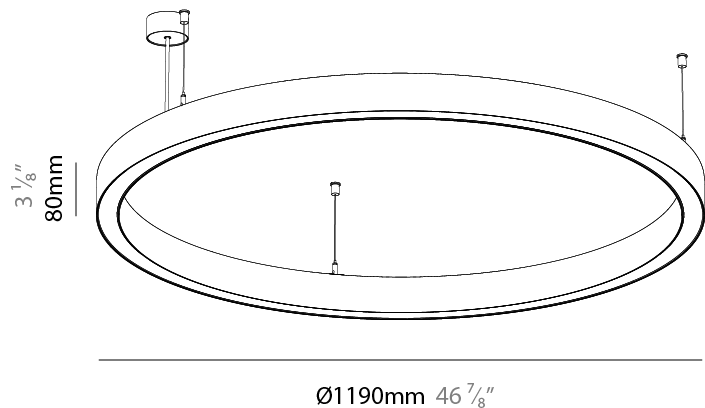

GENERAL

Series: Glorious
Subseries: Glorious 45
Partner: Prolicht
Division: Architectural
Installation: Suspension
Product Type: Pendant
Mounting Location: Ceiling
Light Distribution: Direct / Indirect

PHYSICAL

Shape: Round
Diameter (mm): 1190
Diameter (in): 46 7/8
Height (mm): 76
Height (in): 3
Weight (kg): 7.6
Diffuser: PMMA - Opal / Microprism / Clear Microprism
Fixture Finish: SSR / BKV / CWI / CRY / HAB / UFT / ITA / RUA / FTG / MYG / LOD / PUS / FRO / FUP / KIA / POP / BLS / SPG / MEY / GOH / CHC / COM / ABZ / JAG / OBR / MOS / ROR
Fixture Material: PMMA / Aluminum
Cable Details: 2000mm/78 3/4" or 6000mm/236 1/4" Cable Transparent

ELECTRICAL

Lamp Type: LED
Input Wattage (W): 135.8
Total Output Wattage (W): 123.7
Dimming: Non-Dimming / 0-10V Dimming / Phase Dimming / DALI Dimming / MATTER Dimming
Driver Included: Yes
Driver Location: Integrated
Driver Type: Constant Current - Universal
Driver Class: Class 2
Input Voltage (V): 120 - 277

LED

Color Temperature (°K): 2700 / 3000 / 3500 / 4000
Max. Delivered Lumen (lm): Max 17007
Nominal Lumen (lm): Max 22365
CRI: >90 CRI
Lamp Life (hrs): 50000

OPTICAL

Adjustability: Fixed

RATINGS AND CERTIFICATIONS

Certified By: Certified for North American Standards
IP rating: IP40