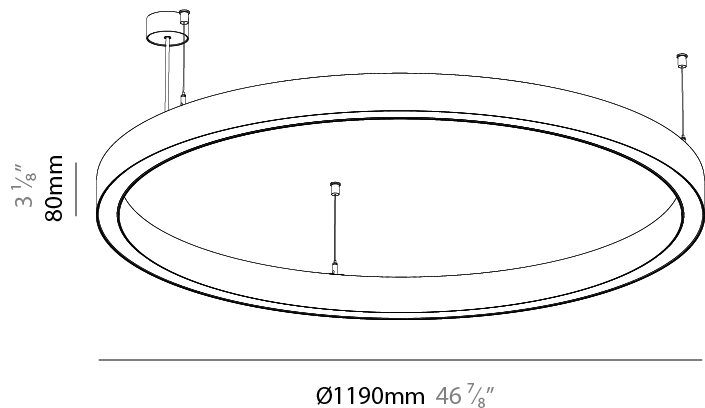

1. To build a product code in our configurator select the specify button on the base model # product page
2. To build a manual product code on this datasheet choose from the options listed below in blue font and add the suffix to the base model #

GENERAL

Series: Glorious
Subseries: Glorious 45
Partner: Prolicht
Division: Architectural
Installation: Suspension
Product Type: Pendant
Mounting Location: Ceiling
Light Distribution: Direct / Indirect

PHYSICAL

Shape: Round
Diameter (mm): 1190
Diameter (in): 46 7/8
Height (mm): 76
Height (in): 3
Weight (kg): 8.2
Diffuser: [PMMA - Opal / Microprism / Clear Microprism](#)
Fixture Finish: [SSR / BKV / CWI / CRY / HAB / UFT / ITA / RUA / FTG / MYG / LOD / PUS / FRO / FUP / KIA / POP / BLS / SPG / MEY / GOH / CHC / COM / ABZ / JAG / OBR / MOS / ROR](#)
Fixture Material: [PMMA / Aluminum](#)
Cable Details: [2000mm/78 3/4" or 6000mm/236 1/4" Cable Transparent](#)

ELECTRICAL

Lamp Type: LED
Input Wattage (W): 114.4
Total Output Wattage (W): 103.6
Dimming: [Non-dimming / DALI Dimming / MATTER Dimming](#)
Driver Included: Yes
Driver Location: Integrated
Driver Type: Constant Current - Universal
Driver Class: Class 2
Input Voltage (V): 120 - 277

LED

Color Temperature (°K): 2700-6500 Tunable White
Max. Delivered Lumen (lm): Max 14347
Nominal Lumen (lm): Max 18867
CRI: >90 CRI
Lamp Life (hrs): 50000

OPTICAL

Adjustability: Fixed

RATINGS AND CERTIFICATIONS

Certified By: Certified for North American Standards
IP rating: IP40